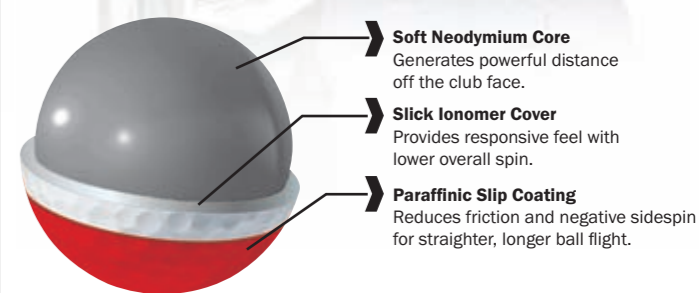

PROFILE ANTI-SLICE				
Construction	Core	Cover	Distance	Spin
2-Piece	90	Ionomer	Long	Hit & Release