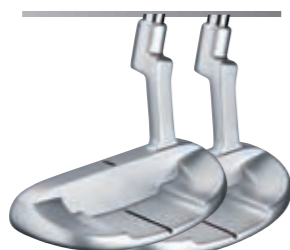

Wilson® Prostaff® Putters

Anodized aluminum alignment bar combined with a milled face delivers great feel and pinpoint accuracy.

Triangle Bar Putter

Mallet Putter with Weight Screw

Heel Toe Putter with Weight Screw

Prostaff Putter I

Prostaff Putter II

Prostaff Putter III

Prostaff Putter IV

Golf Balls

Wilson® Profile™ golf balls offer a fresh approach to the confusing golf ball category. All three golf balls begin with an optimum blend of power and feel. We then amplify a single characteristic to meet the needs of the three most common player types.

Profile™ Power

For some, it's to offset low club head speed. For others, it's to break the 300-yard barrier. The Profile Power amps the power coefficient to reach USGA restrictions for initial velocity.

PROFILE POWER				
Construction	Core	Cover	Distance	Spin
2-Piece	80	Dual Cover	Longest	Hop & Stop

Profile™ Anti-Slice

The most common - and frustrating - flight characteristic is the slice. The Profile Anti-Slice utilizes a proprietary paraffin cover coating to reduce friction and lower negative sidespin for straighter ball flight and greater distance.