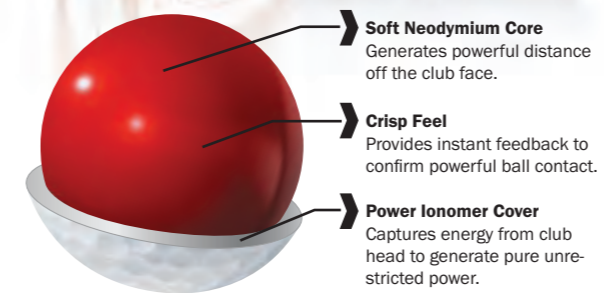

Wilson® Prostaff® Putters

Anodized aluminum alignment bar combined with a milled face delivers great feel and pinpoint accuracy.

Triangle Bar Putter

Mallet Putter with Weight Screw

Heel Toe Putter with Weight Screw

Prostaff Putter I

Prostaff Putter II

Prostaff Putter III

Prostaff Putter IV

Golf Balls

Wilson® Profile™ golf balls offer a fresh approach to the confusing golf ball category. All three golf balls begin with an optimum blend of power and feel. We then amplify a single characteristic to meet the needs of the three most common player types.

Profile™ Power

For some, it's to offset low club head speed. For others, it's to break the 300-yard barrier. The Profile Power amps the power coefficient to reach USGA restrictions for initial velocity.

PROFILE POWER				
Construction	Core	Cover	Distance	Spin
2-Piece	80	Dual Cover	Longest	Hop & Stop

Profile™ Anti-Slice

The most common - and frustrating - flight characteristic is the slice. The Profile Anti-Slice utilizes a proprietary paraffin cover coating to reduce friction and lower negative sidespin for straighter ball flight and greater distance.