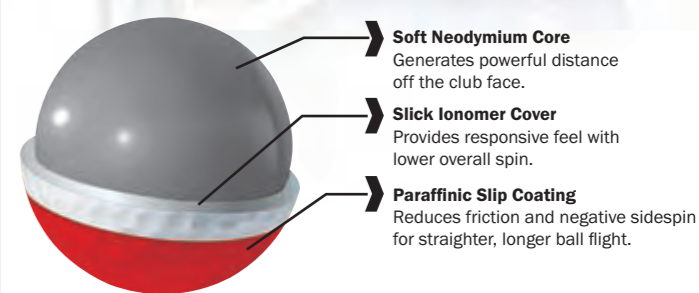

Profile™ Power

For some, it's to offset low club head speed. For others, it's to break the 300-yard barrier. The Profile Power amps the power coefficient to reach USGA restrictions for initial velocity.

PROFILE POWER				
Construction	Core	Cover	Distance	Spin
2-Piece	80	Dual Cover	Longest	Hop & Stop

Profile™ Anti-Slice

The most common - and frustrating - flight characteristic is the slice. The Profile Anti-Slice utilizes a proprietary paraffin cover coating to reduce friction and lower negative sidespin for straighter ball flight and greater distance.

PROFILE ANTI-SLICE				
Construction	Core	Cover	Distance	Spin
2-Piece	90	Ionomer	Long	Hit & Release

Golf Balls

Ultra® golf balls have always combined excellent value with outstanding performance – the new Ultra Ultimate Distance ball continues that tradition.